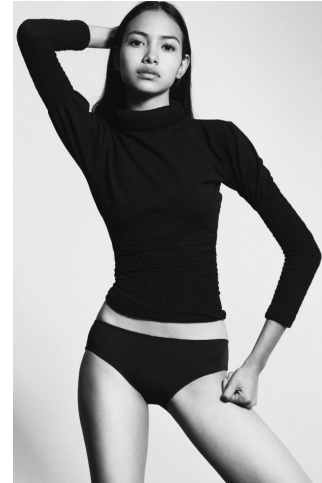

# Titanium

MANAGEMENT

**Mildred Mascareñas**

Height : 5'9" / 175 cm | Bust : 32.5" / 82 cm | Waist : 25" / 63 cm | Hips : 34" / 86 cm | Shoe : 8.0 US / 6.0 UK | Hair Colour : Black | Eyes : Brown

# Titanium

MANAGEMENT

Mildred Mascareñas

Height : 5'9" / 175 cm | Bust : 32.5" / 82 cm | Waist : 25" / 63 cm | Hips : 34" / 86 cm | Shoe : 8.0 US / 6.0 UK | Hair Colour : Black | Eyes : Brown