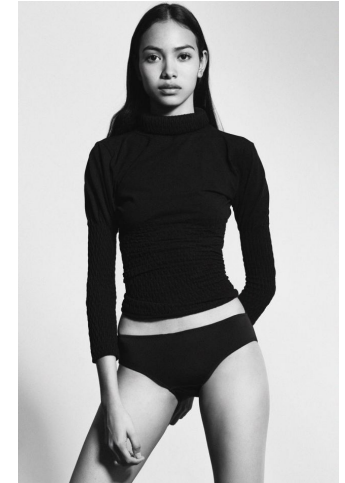

# Titanium

MANAGEMENT

**Mildred Mascareñas**

Height : 5'9" / 175 cm | Bust : 32.5" / 82 cm | Waist : 25" / 63 cm | Hips : 34" / 86 cm | Shoe : 8.0 US / 6.0 UK | Hair Colour : Black | Eyes : Brown

# Titanium

MANAGEMENT

Mildred Mascareñas

Height : 5'9" / 175 cm | Bust : 32.5" / 82 cm | Waist : 25" / 63 cm | Hips : 34" / 86 cm | Shoe : 8.0 US / 6.0 UK | Hair Colour : Black | Eyes : Brown