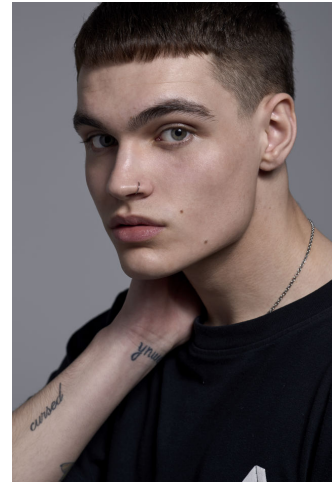

Titanium

M A N A G E M E N T

Thomas Eames

Height : 6'1.5" / 186 cm | Waist : 29.5" / 75 cm | Chest : 34.5" / 88 cm | Hair Colour : Brown | Eyes : Blue/Grey

Titanium

MANAGEMENT

Thomas Eames

Height : 6'1.5" / 186 cm | Waist : 29.5" / 75 cm | Chest : 34.5" / 88 cm | Hair Colour : Brown | Eyes : Blue/Grey