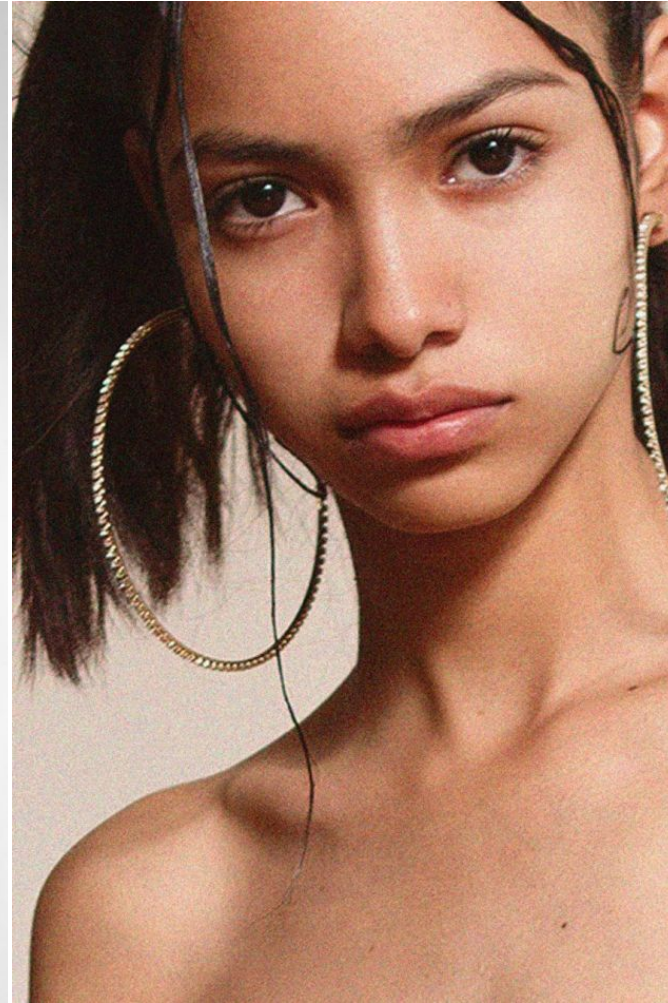

# Titanium

M A N A G E M E N T

**Mildred Mascareñas**

Height : 5'9" / 175 cm | Bust : 32.5" / 82 cm | Waist : 25" / 63 cm | Hips : 34" / 86 cm | Shoe : 8.0 US / 6.0 UK | Hair Colour : Black | Eyes : Brown

# Titanium

MANAGEMENT

Mildred Mascareñas

Height : 5'9" / 175 cm | Bust : 32.5" / 82 cm | Waist : 25" / 63 cm | Hips : 34" / 86 cm | Shoe : 8.0 US / 6.0 UK | Hair Colour : Black | Eyes : Brown