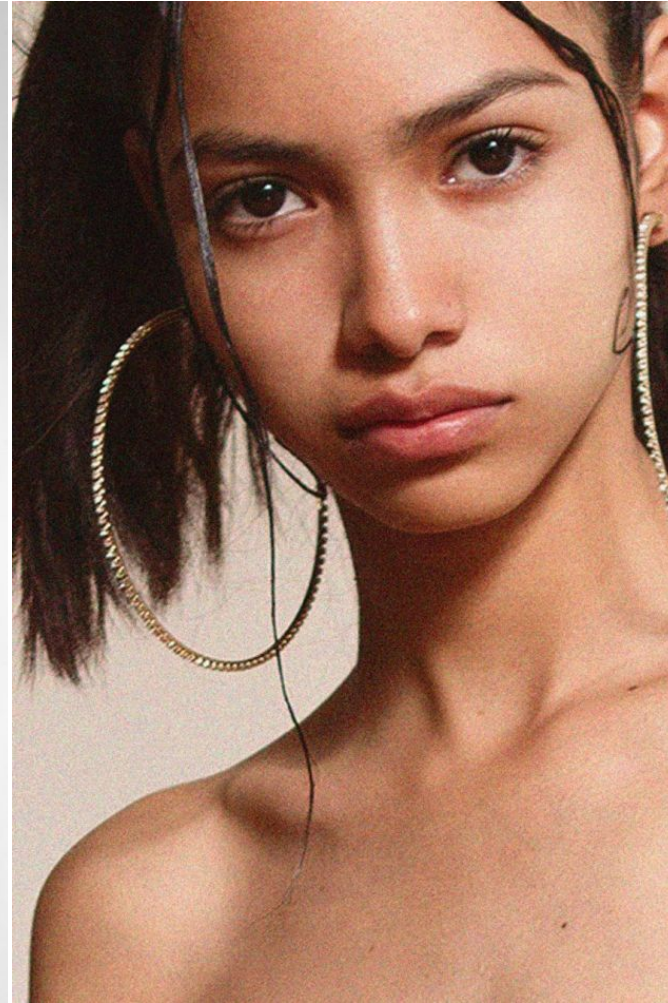

Titanium

M A N A G E M E N T

Mildred Mascareñas

Height : 5'9" / 175 cm | Bust : 32.5" / 82 cm | Waist : 25" / 63 cm | Hips : 34" / 86 cm | Shoe : 8.0 US / 6.0 UK | Hair Colour : Black | Eyes : Brown

Titanium

MANAGEMENT

Mildred Mascareñas

Height : 5'9" / 175 cm | Bust : 32.5" / 82 cm | Waist : 25" / 63 cm | Hips : 34" / 86 cm | Shoe : 8.0 US / 6.0 UK | Hair Colour : Black | Eyes : Brown

Titanium

MANAGEMENT

Mildred Mascareñas

Height : 5'9" / 175 cm | Bust : 32.5" / 82 cm | Waist : 25" / 63 cm | Hips : 34" / 86 cm | Shoe : 8.0 US / 6.0 UK | Hair Colour : Black | Eyes : Brown

Titanium

MANAGEMENT

Mildred Mascareñas

Height : 5'9" / 175 cm | Bust : 32.5" / 82 cm | Waist : 25" / 63 cm | Hips : 34" / 86 cm | Shoe : 8.0 US / 6.0 UK | Hair Colour : Black | Eyes : Brown